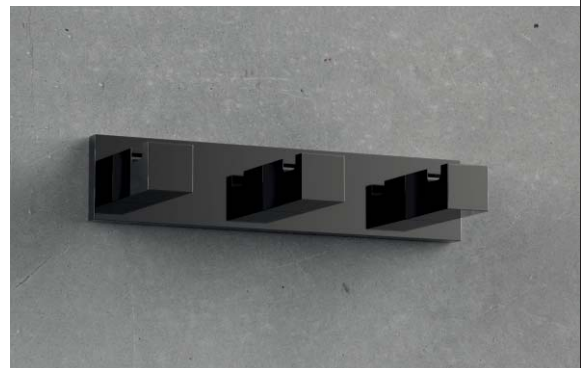

Designed with a careful attention to proportion while expressing essentiality and fine elegance, LOOK by Luca Colombo, stresses the symbiosis of pure lines, to become part of our minimal living furnishings with strong personality.

Material: Brass / Cromall®

Warranty: 30 years on PVD finishes.

Look

Luca Colombo