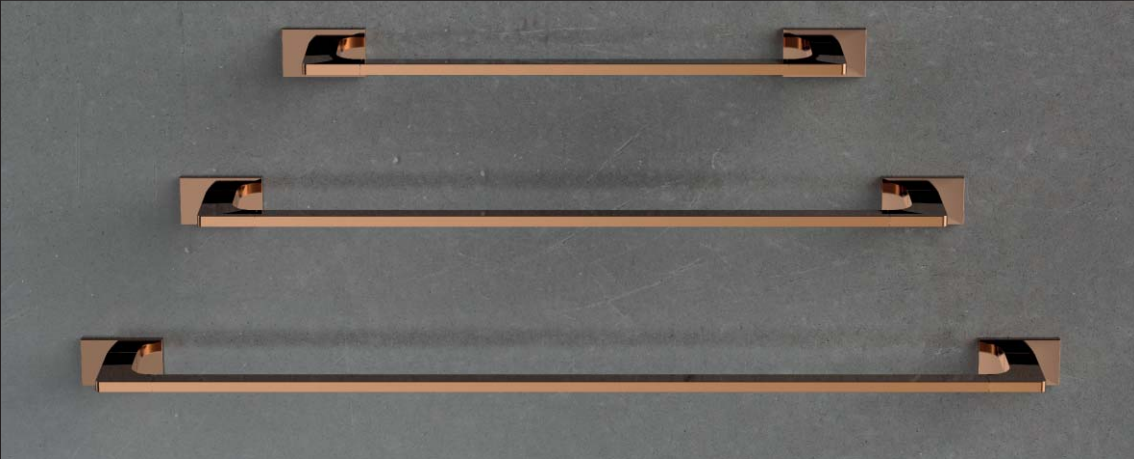

LOOK bears the signature of Luca Colombo, one of Colombo Design's most active designers who, thanks to his skills and his creative attitude, has most marked the history and growth of the company. Designed in 2004, the accessories of the LOOK series are still fully part of Colombo Design's best sellers today.

Look

Luca Colombo