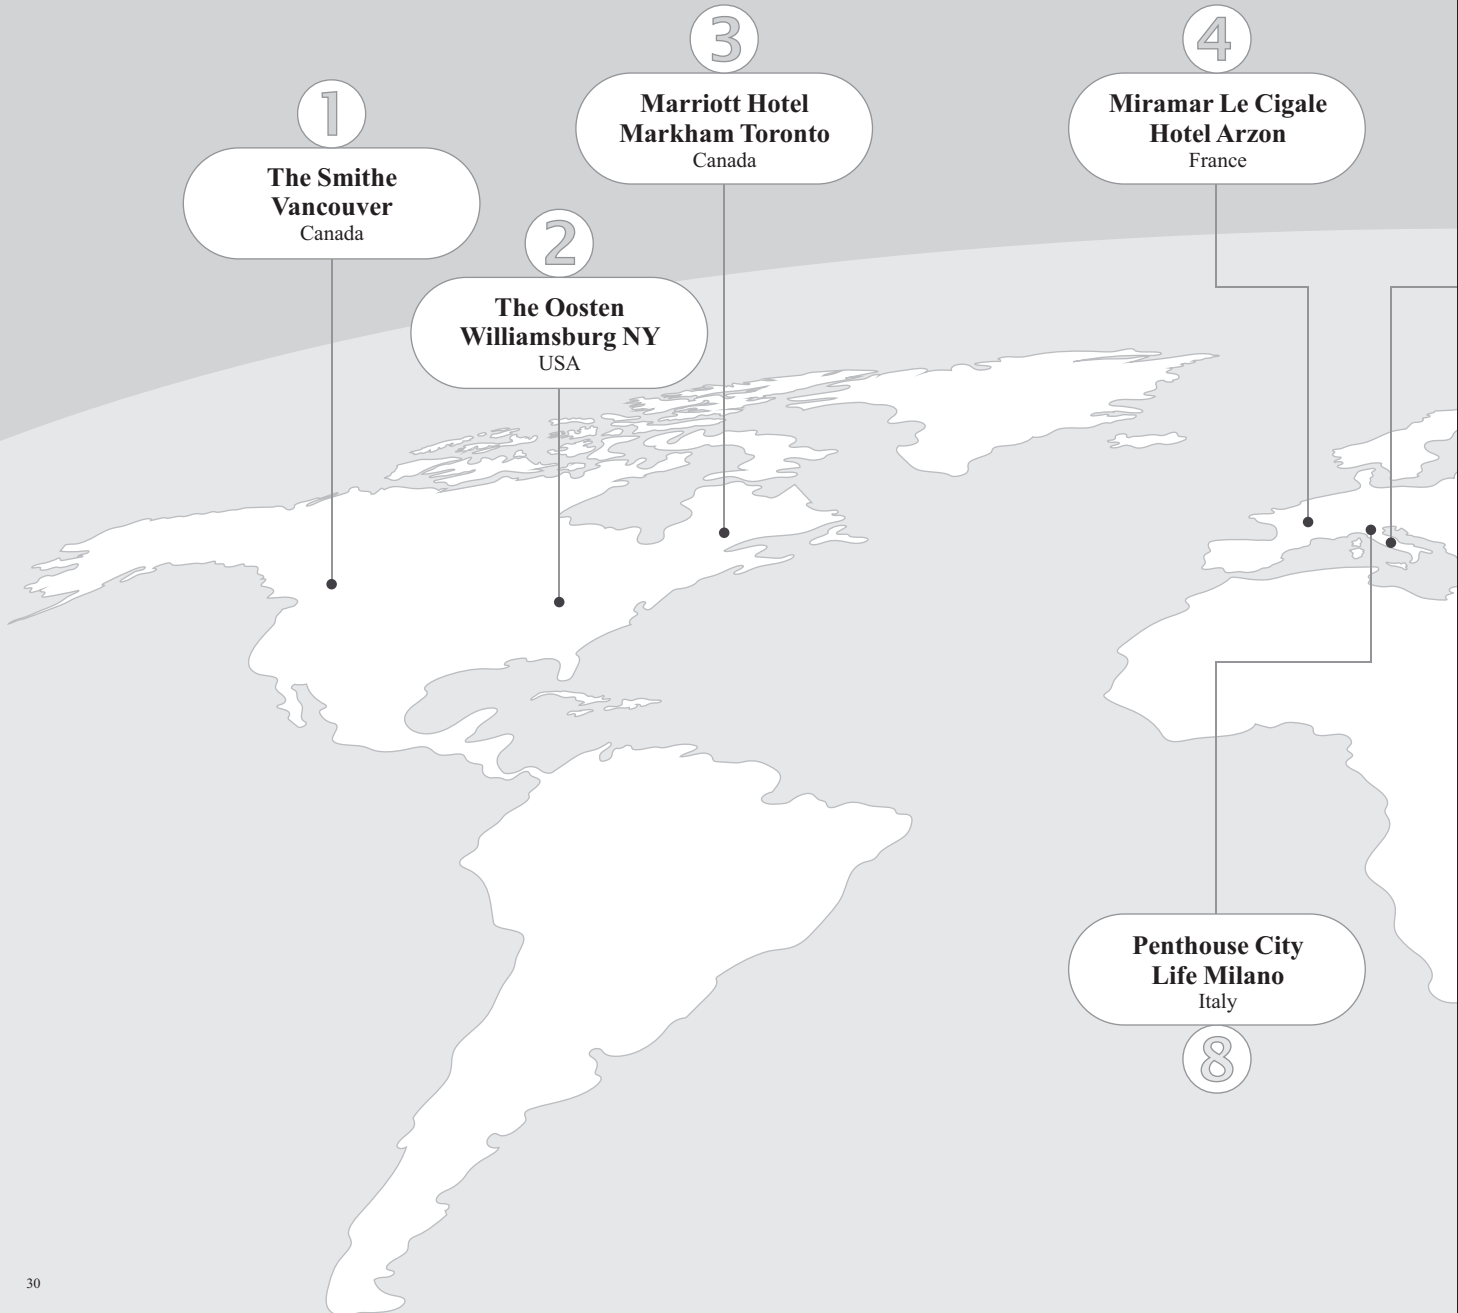

References.

1

**The Smithe
Vancouver**
Canada

2

**The Oosten
Williamsburg NY**
USA

3

**Marriott Hotel
Markham Toronto**
Canada

4

**Miramar Le Cigale
Hotel Arzon**
France

8

**Penthouse City
Life Milano**
Italy

5

Hotel Augustus
Forte dei Marmi
Italy

7

Hotel Ambascadori
Tbilisi
Georgia

Grand Luxe Hotel
Splendide Royal Roma
Italy

6

1

The Smithe

Vancouver - Canada (Roboquattro)

Williamsburg NY - USA (Elite)

The Oosten

2

3

Marriott Hotel Markham

Toronto - Canada (Gira)

Arzon - France (Plus and Viola)

Miramar Le Cigale Hotel

4

5

Hotel Augustus

Forte dei Marmi - Italy (Look and Standing Columns)