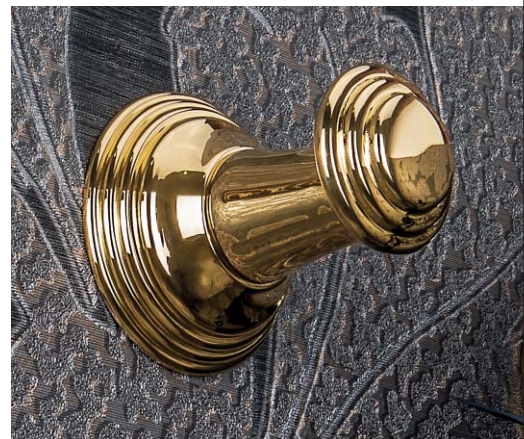

Precious forms and soft curves generate the HERMITAGE collection, specifically designed for elegant and prestigious bathrooms. This line is inspired by past classical styles to create rich and sophisticated atmospheres.

Material: Brass / Cromall®

Warranty: 30 years on PVD finish.

Hermitage

Classic Line