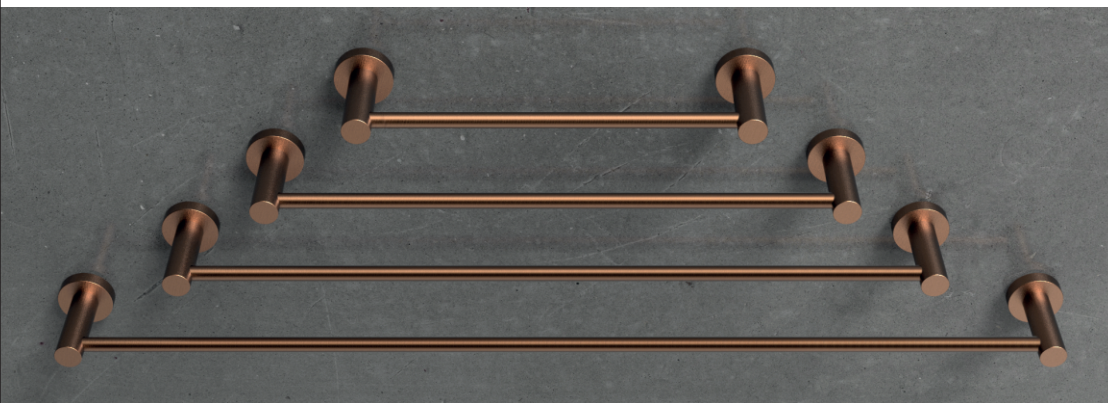

Created in 2004 by the hands of the famous designer Piet Billekens, PLUS is a timeless collection, always current and guaranteed for up to 30 years in the special PVD Vintage and PVD Matt Vintage finishes. A series that contributed to Colombo Design's success in the bathroom accessories sector and which, in 2004, received the following awards:

- . Selection for ADI Design index
- . Comfort and Design Award

Plus

Piet Billekens